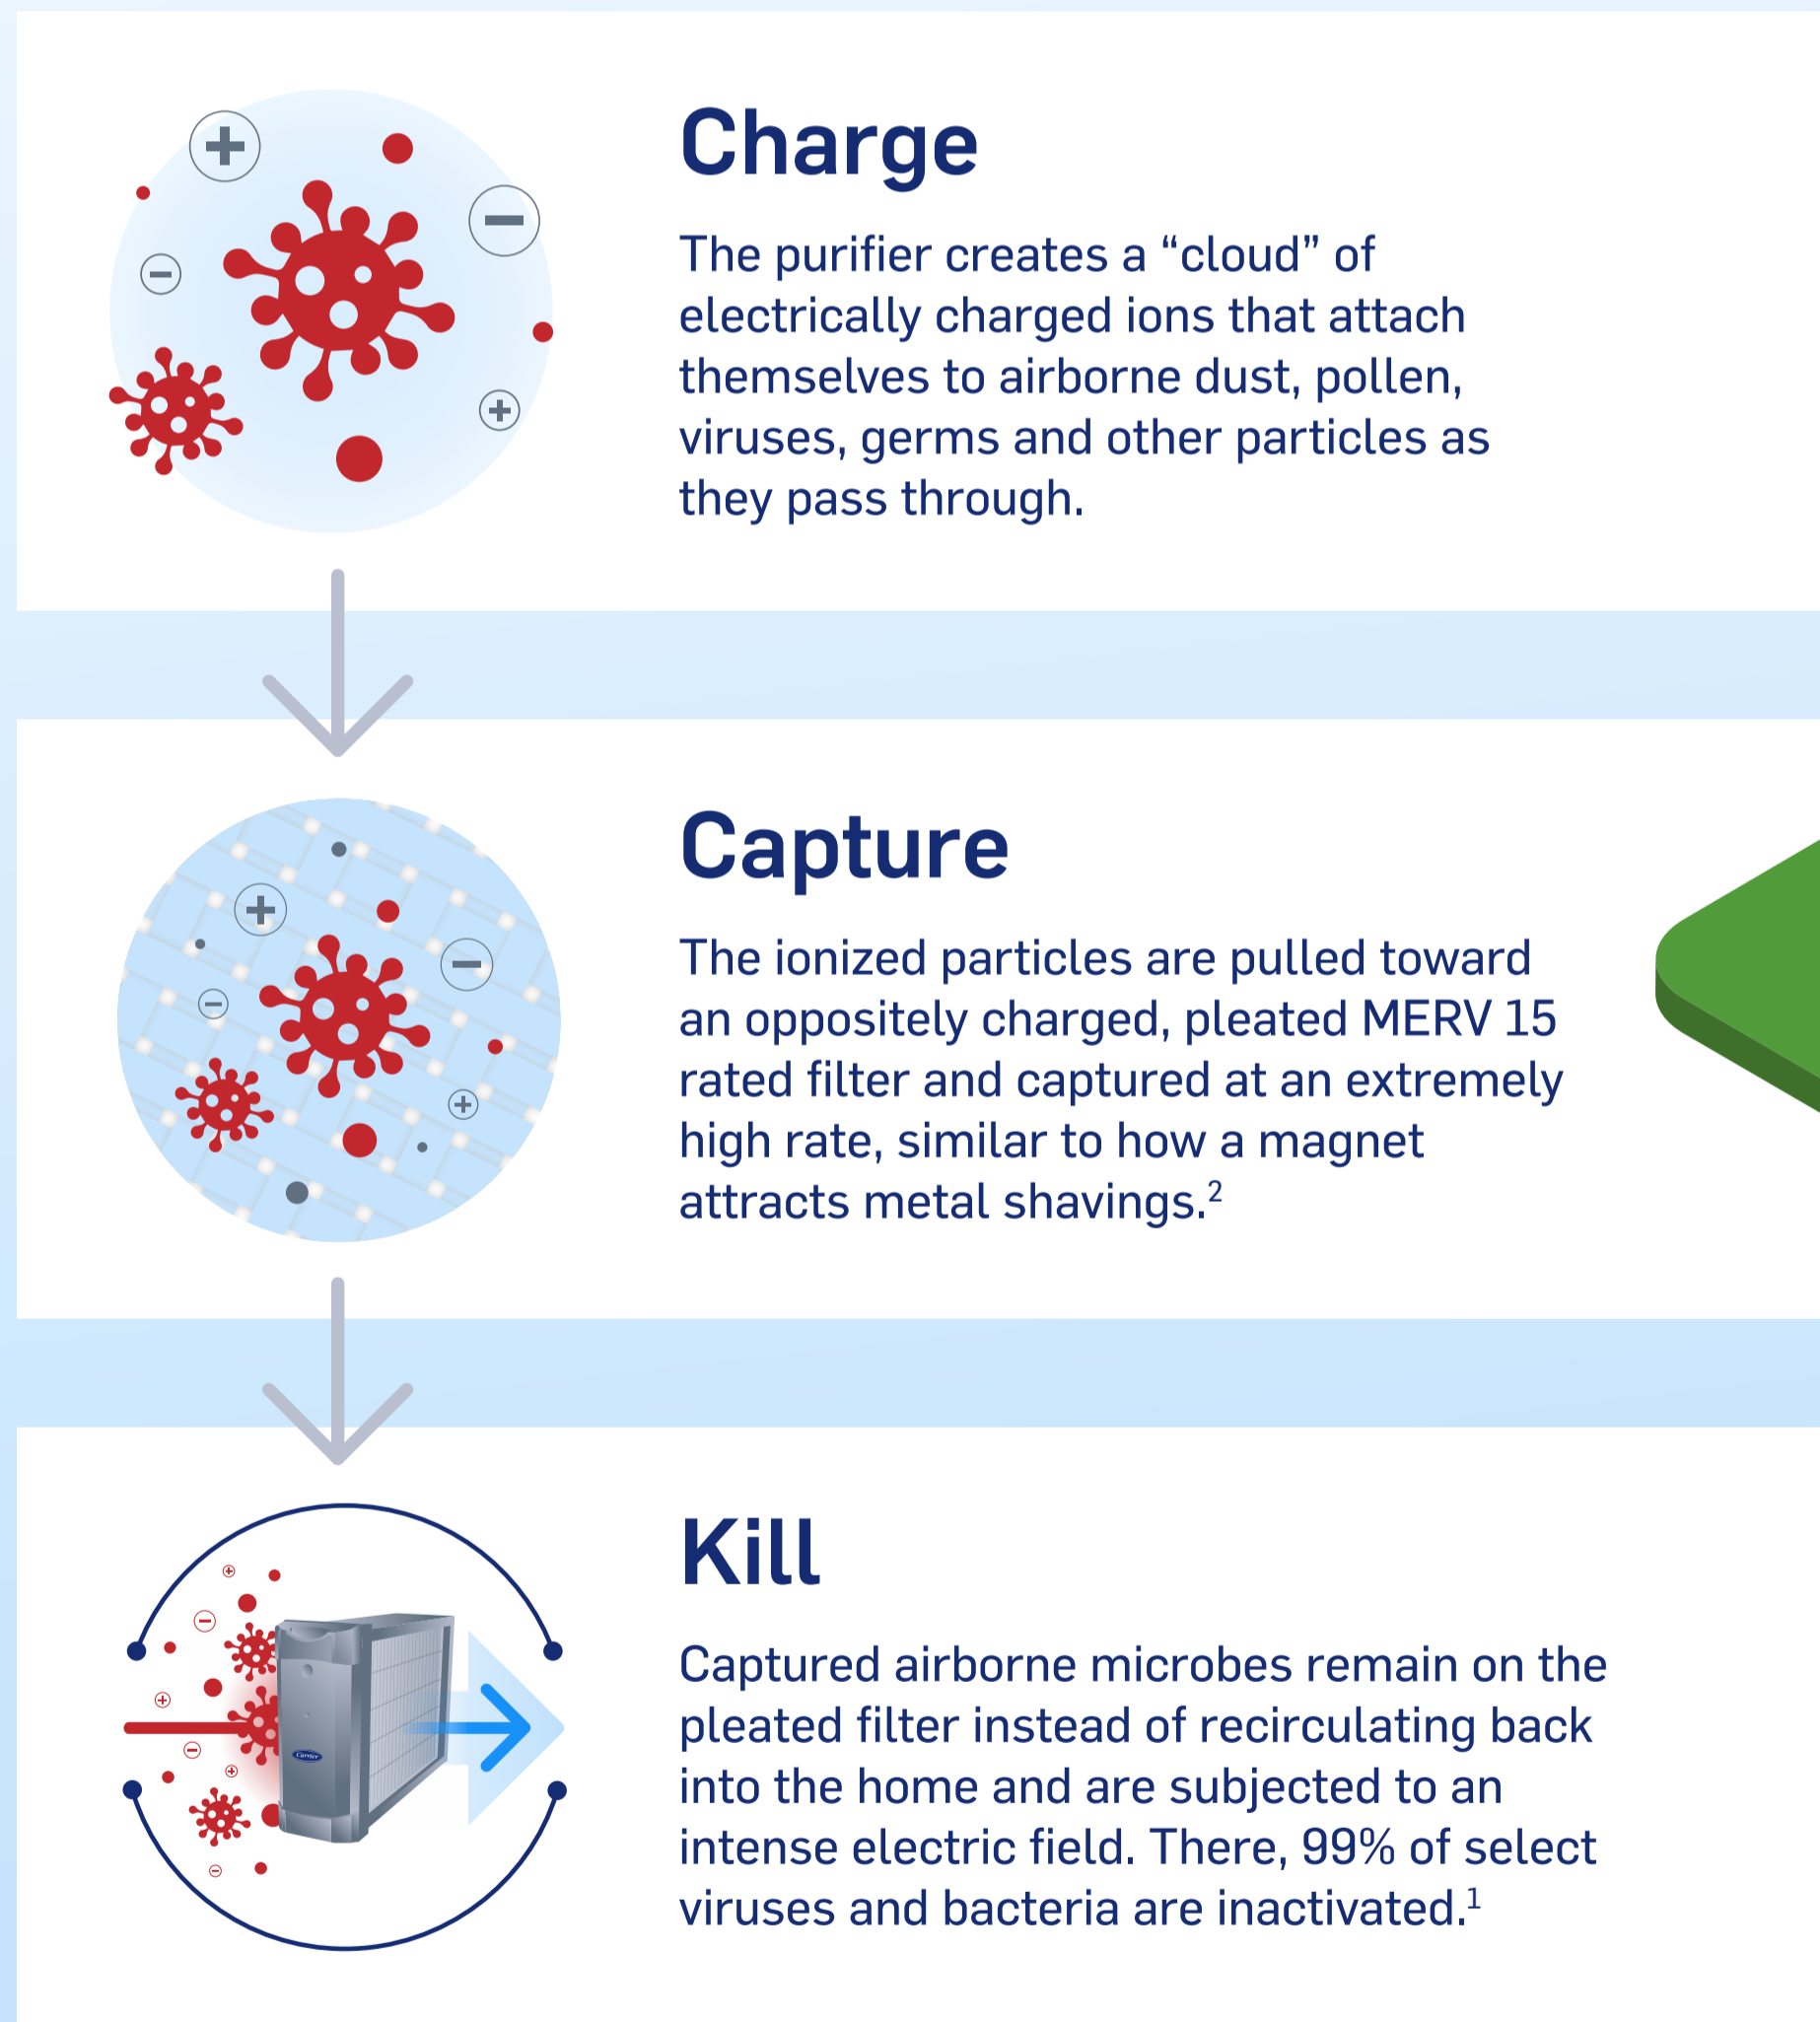

CARRIER INFINITY® WHOLE HOME AIR PURIFIER PROVEN TO HELP ELIMINATE CORONAVIRUS TRAPPED ON THE FILTER

Third-party testing finds that the technology in the Infinity air purifier inactivates 99% of coronavirus trapped on the filter; also inactivates 99% of select viruses and bacteria trapped on the filter, such as a common cold virus surrogate, Streptococcus pyogenes and human influenza.¹

As people continue to spend more time at home, it's important to have technology to help give families healthier indoor environments. The Infinity® whole home air purifier gives families peace of mind knowing that their loved ones have a cleaner and healthier home to live in, play in and breathe in. The Infinity air purifier works with most forced air HVAC systems and treats the air flowing through an HVAC system's air handler using a three-step, charge/capture/kill process:

The **Infinity air purifier** is a product in the **Healthy Homes** suite of indoor air quality solutions from **Carrier's Healthy Buildings Program**.

¹ The Infinity® air purifier has demonstrated effectiveness against the murine coronavirus, based on third-party testing (2020) showing a >99% inactivation, which is a virus similar to the human novel coronavirus (SARS-CoV-2) that causes COVID-19. Therefore, the Infinity air purifier can be expected to be effective against SARS-CoV-2 when used in accordance with its directions for use. Third-party testing (2012, 2007) also shows ≥99% inactivation for the type of virus that causes common colds, Streptococcus pyogenes and human influenza. Airborne particles must flow through your HVAC system and be trapped by the Infinity filter to be inactivated at 99%. Learn how it works at carrier.com/purifier.